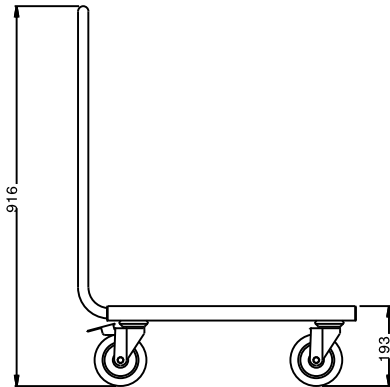

## Service Trolleys Platform Trolley 600 mm

ITEM # \_\_\_\_\_

MODEL # \_\_\_\_\_

NAME # \_\_\_\_\_

SIS # \_\_\_\_\_

AIA # \_\_\_\_\_

361230 (STR601)

Platform Trolley 600mm

### Short Form Specification

Item No. \_\_\_\_\_

Constructed in 304 AISI stainless steel. Framework in mm25 tubing, completely welded. Seamless, sound-absorbing, platform shelf with double-folded edges. The handle is an extension of the load-bearing frame. N. 4 swivelling castors, two with brakes, mm125 in diameter, fitted with plastic bumpers. Platform size mm600x600. Load capacity: 150 kg, uniformly distributed.

### Main Features

- Ideal to transport kitchenware and dishwashing racks.
- Framework in 25 mm tubing, completely welded.
- Load capacity of 150 kg uniformly distributed.
- Seamless sound-absorbing platform shelf with double-folded edges welded to the framework.
- Platform shelf size 600x600 mm.
- Handle is an extension of the load-bearing frame.
- 4 pivoting Ø 125 mm wheels, 2 of which with brakes, fitted with plastic bumpers

### Construction

- Constructed entirely in 304 AISI stainless steel.

APPROVAL: \_\_\_\_\_

Front

Side

Top

**Key Information:**

<b>External dimensions, Width:</b>	
<b>361230 (STR601)</b>	670 mm
<b>External dimensions, Depth:</b>	600 mm
<b>External dimensions, Height:</b>	900 mm
<b>Wheel material:</b>	Zinc plated
<b>Wheel diameter:</b>	Ø 125
<b>Net weight:</b>	13 kg