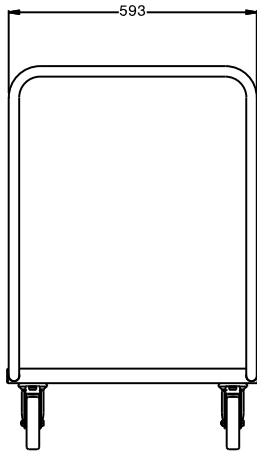

## Service Trolleys Platform Trolley 600 mm

ITEM # \_\_\_\_\_

MODEL # \_\_\_\_\_

NAME # \_\_\_\_\_

SIS # \_\_\_\_\_

AIA # \_\_\_\_\_

361230 (STR601)

Platform Trolley 600mm

### Short Form Specification

Item No. \_\_\_\_\_

Constructed in 304 AISI stainless steel. Framework in mm25 tubing, completely welded. Seamless, sound-absorbing, platform shelf with double-folded edges. The handle is an extension of the load-bearing frame. N. 4 swivelling castors, two with brakes, mm125 in diameter, fitted with plastic bumpers. Platform size mm600x600. Load capacity: 150 kg, uniformly distributed.

### Main Features

- Ideal to transport kitchenware and dishwashing racks.
- Framework in 25 mm tubing, completely welded.
- Load capacity of 150 kg uniformly distributed.
- Seamless sound-absorbing platform shelf with double-folded edges welded to the framework.
- Platform shelf size 600x600 mm.
- Handle is an extension of the load-bearing frame.
- 4 pivoting Ø 125 mm wheels, 2 of which with brakes, fitted with plastic bumpers

### Construction

- Constructed entirely in 304 AISI stainless steel.

APPROVAL: \_\_\_\_\_

Front

Side

Top

**Key Information:**

<b>External dimensions, Width:</b>	
<b>361230 (STR601)</b>	670 mm
<b>External dimensions, Depth:</b>	600 mm
<b>External dimensions, Height:</b>	900 mm
<b>Wheel material:</b>	Zinc plated
<b>Wheel diameter:</b>	Ø 125
<b>Net weight:</b>	13 kg