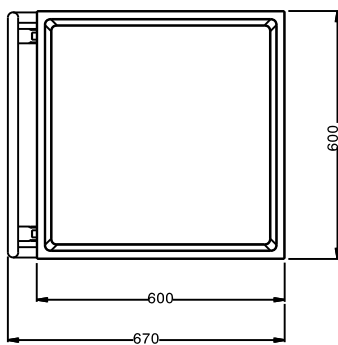

### Short Form Specification

Item No. \_\_\_\_\_

Constructed in 304 AISI stainless steel. Framework in mm25 tubing, completely welded. Seamless, sound-absorbing, platform shelf with double-folded edges. The handle is an extension of the load-bearing frame. N. 4 swivelling castors, two with brakes, mm125 in diameter, fitted with plastic bumpers. Platform size mm600x600. Load capacity: 150 kg, uniformly distributed.

### Main Features

- Ideal to transport kitchenware and dishwashing racks.
- Framework in 25 mm tubing, completely welded.
- Load capacity of 150 kg uniformly distributed.
- Seamless sound-absorbing platform shelf with double-folded edges welded to the framework.
- Platform shelf size 600x600 mm.
- Handle is an extension of the load-bearing frame.
- 4 pivoting Ø 125 mm wheels, 2 of which with brakes, fitted with plastic bumpers

### Construction

- Constructed entirely in 304 AISI stainless steel.

APPROVAL: \_\_\_\_\_

Front

Side

Top

**Key Information:**

<b>External dimensions, Width:</b>	
<b>361230 (STR601)</b>	670 mm
<b>External dimensions, Depth:</b>	600 mm
<b>External dimensions, Height:</b>	900 mm
<b>Wheel material:</b>	Zinc plated
<b>Wheel diameter:</b>	Ø 125
<b>Net weight:</b>	13 kg